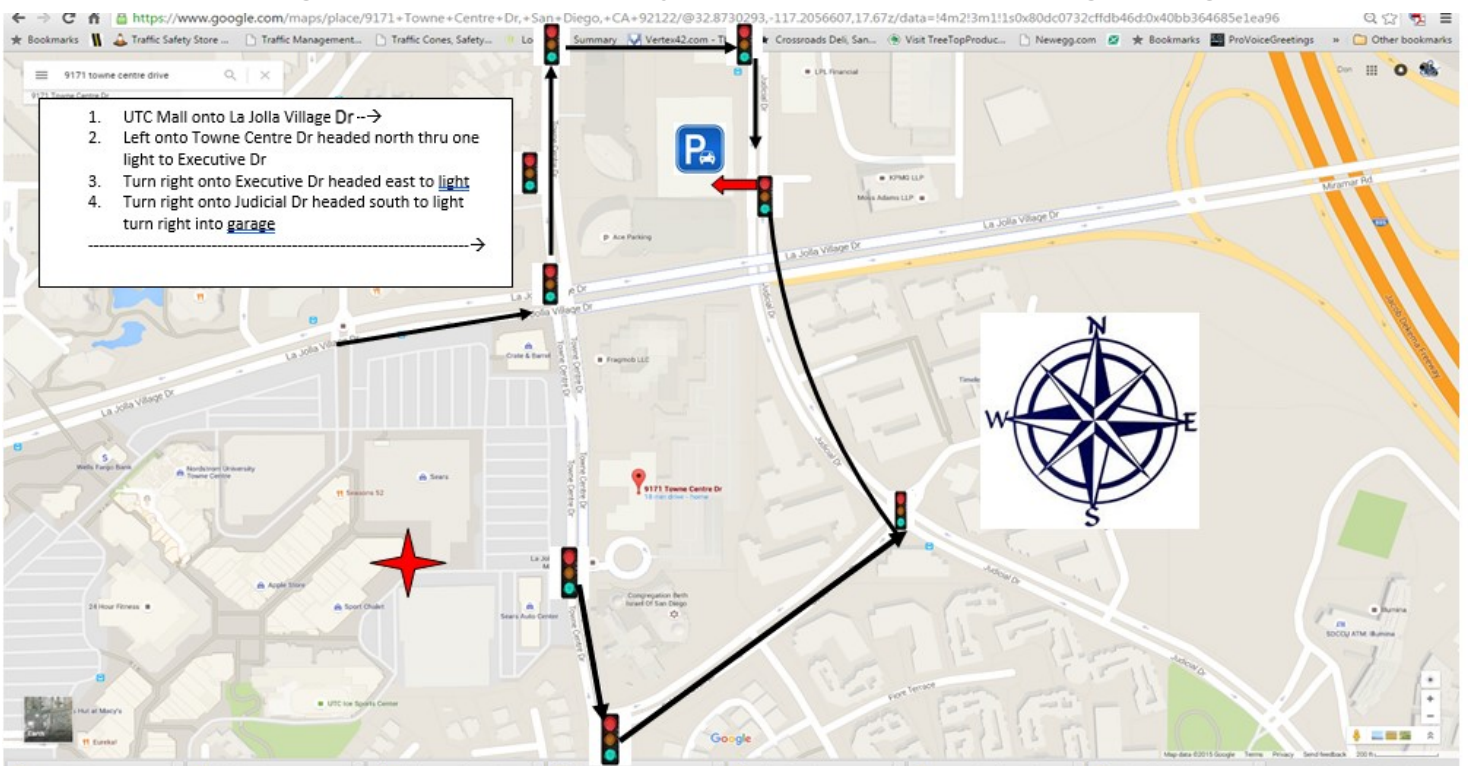

Directions to the Beth Israel's additional Yom Kippur only free parking at One La Jolla Center, with parking entrance on Judicial Drive.

805 NORTH

Exit Nobel, turn Left
Turn Right on Judicial
Drive past Goldenhaven
Turn Left at the next light into parking structure
(Blue canopy at entrance)

805 SOUTH

Exit La Jolla Village Drive, turn Right
Turn Right on Towne Centre Drive
Turn Right on Executive
Turn Right on Judicial
Turn Right at the next light into parking structure
(Blue canopy at entrance)

5 NORTH

Exit Nobel, go East
Turn Left on Judicial
Drive past Goldenhaven
Turn Left at the next light into parking structure
(Blue canopy at entrance)

5 SOUTH

Exit La Jolla Village Drive, go East
Turn Left on Towne Centre Drive
Turn Right on Executive
Turn Right on Judicial
Turn Right at the next light into parking structure
(Blue canopy at entrance)

LOCAL UTC MALL AREA

Towne Centre Drive heading North
Drive past La Jolla Village Drive
Turn Right on Executive
Turn Right on Judicial
Turn Right at the next light into parking structure
(Blue canopy at entrance)

Towne Centre Drive heading South
Turn Left on Goldenhaven
Pass Beth Israel (on your Left)
Turn left on Judicial
Turn Left at the next light into parking structure
(Blue canopy at entrance)

Overflow Parking on Yom Kippur only at One La Jolla Parking Garage